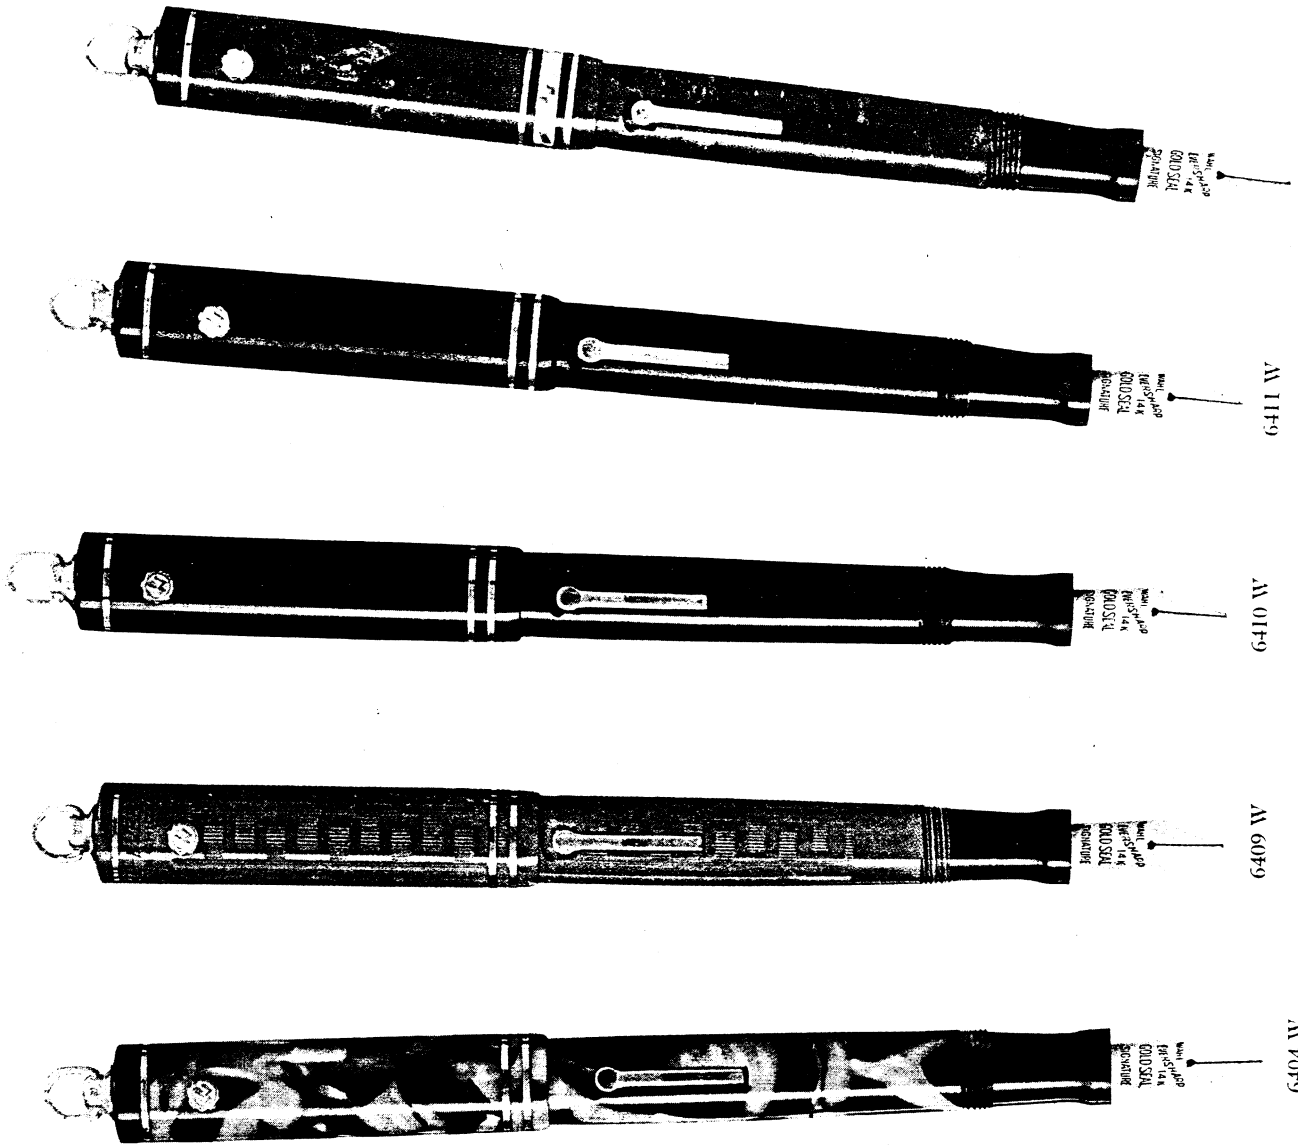

6405 W

6411 W

6410 W

6409 W

6404 W